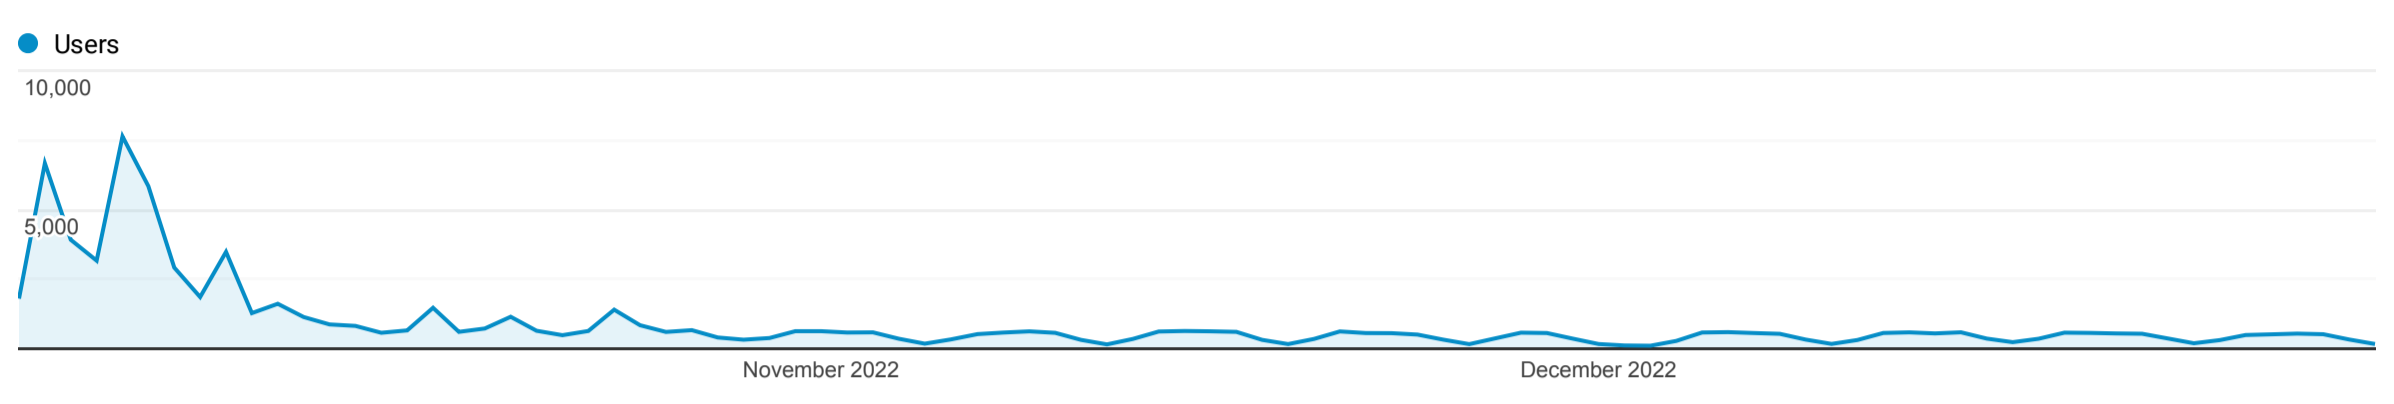

Network

Oct 1, 2022 - Dec 31, 2022

All Users
100.00% Users

Explorer

Summary

Service Provider	Acquisition			Behavior			Conversions		
	Users ↓	New Users	Sessions	Bounce Rate	Pages / Session	Avg. Session Duration	Goal Conversion Rate	Goal Completions	Goal Value
	67,314 % of Total: 100.00% (67,314)	64,613 % of Total: 100.12% (64,538)	87,708 % of Total: 100.00% (87,708)	73.35% Avg for View: 73.35% (0.00%)	1.53 Avg for View: 1.53 (0.00%)	00:01:14 Avg for View: 00:01:14 (0.00%)	0.00% Avg for View: 0.00% (0.00%)	0 % of Total: 0.00% (0)	\$0.00 % of Total: 0.00% (\$0.00)
1. (not set)	67,314 (100.00%)	64,613 (100.00%)	87,708 (100.00%)	73.35%	1.53	00:01:14	0.00%	0 (0.00%)	\$0.00 (0.00%)